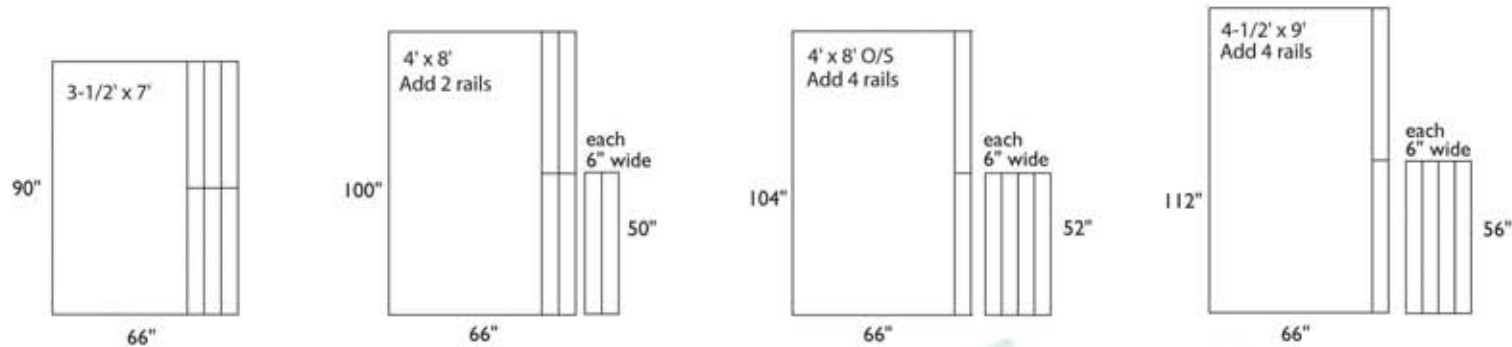

SINCE 1680

Simonis Standard Cloth Cutting Guide

for best yield, use 66" wide cloth for 7' and 8' Std. tables
All rail cuts are 6" wide - No rails off the ends

66" Wide Cloth

78" Wide Cloth

Iwan Simonis S.A.
www.iwansimonis.com
info@iwansimonis.com

Copyright © 2007 Iwan Simonis, Incorporated. All rights reserved.

The size and dimensions are informative and suitable for most tables but may change, depending of the fixation system of your table.