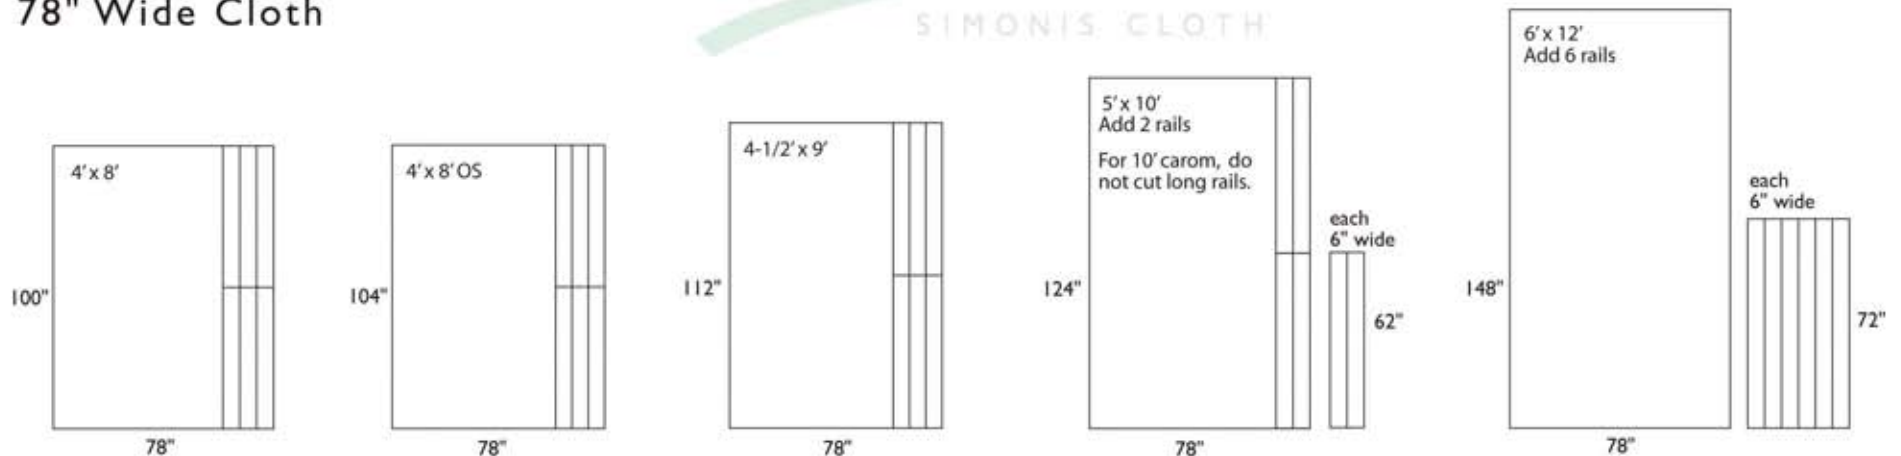

SINCE 1680

Simonis Standard Cloth Cutting Guide

for best yield, use 66" wide cloth for 7' and 8' Std. tables
All rail cuts are 6" wide - No rails off the ends

66" Wide Cloth

78" Wide Cloth

Iwan Simonis S.A.
www.iwansimonis.com
info@iwansimonis.com

Copyright © 2007 Iwan Simonis, Incorporated. All rights reserved.

The size and dimensions are informative and suitable for most tables but may change, depending of the fixation system of your table.